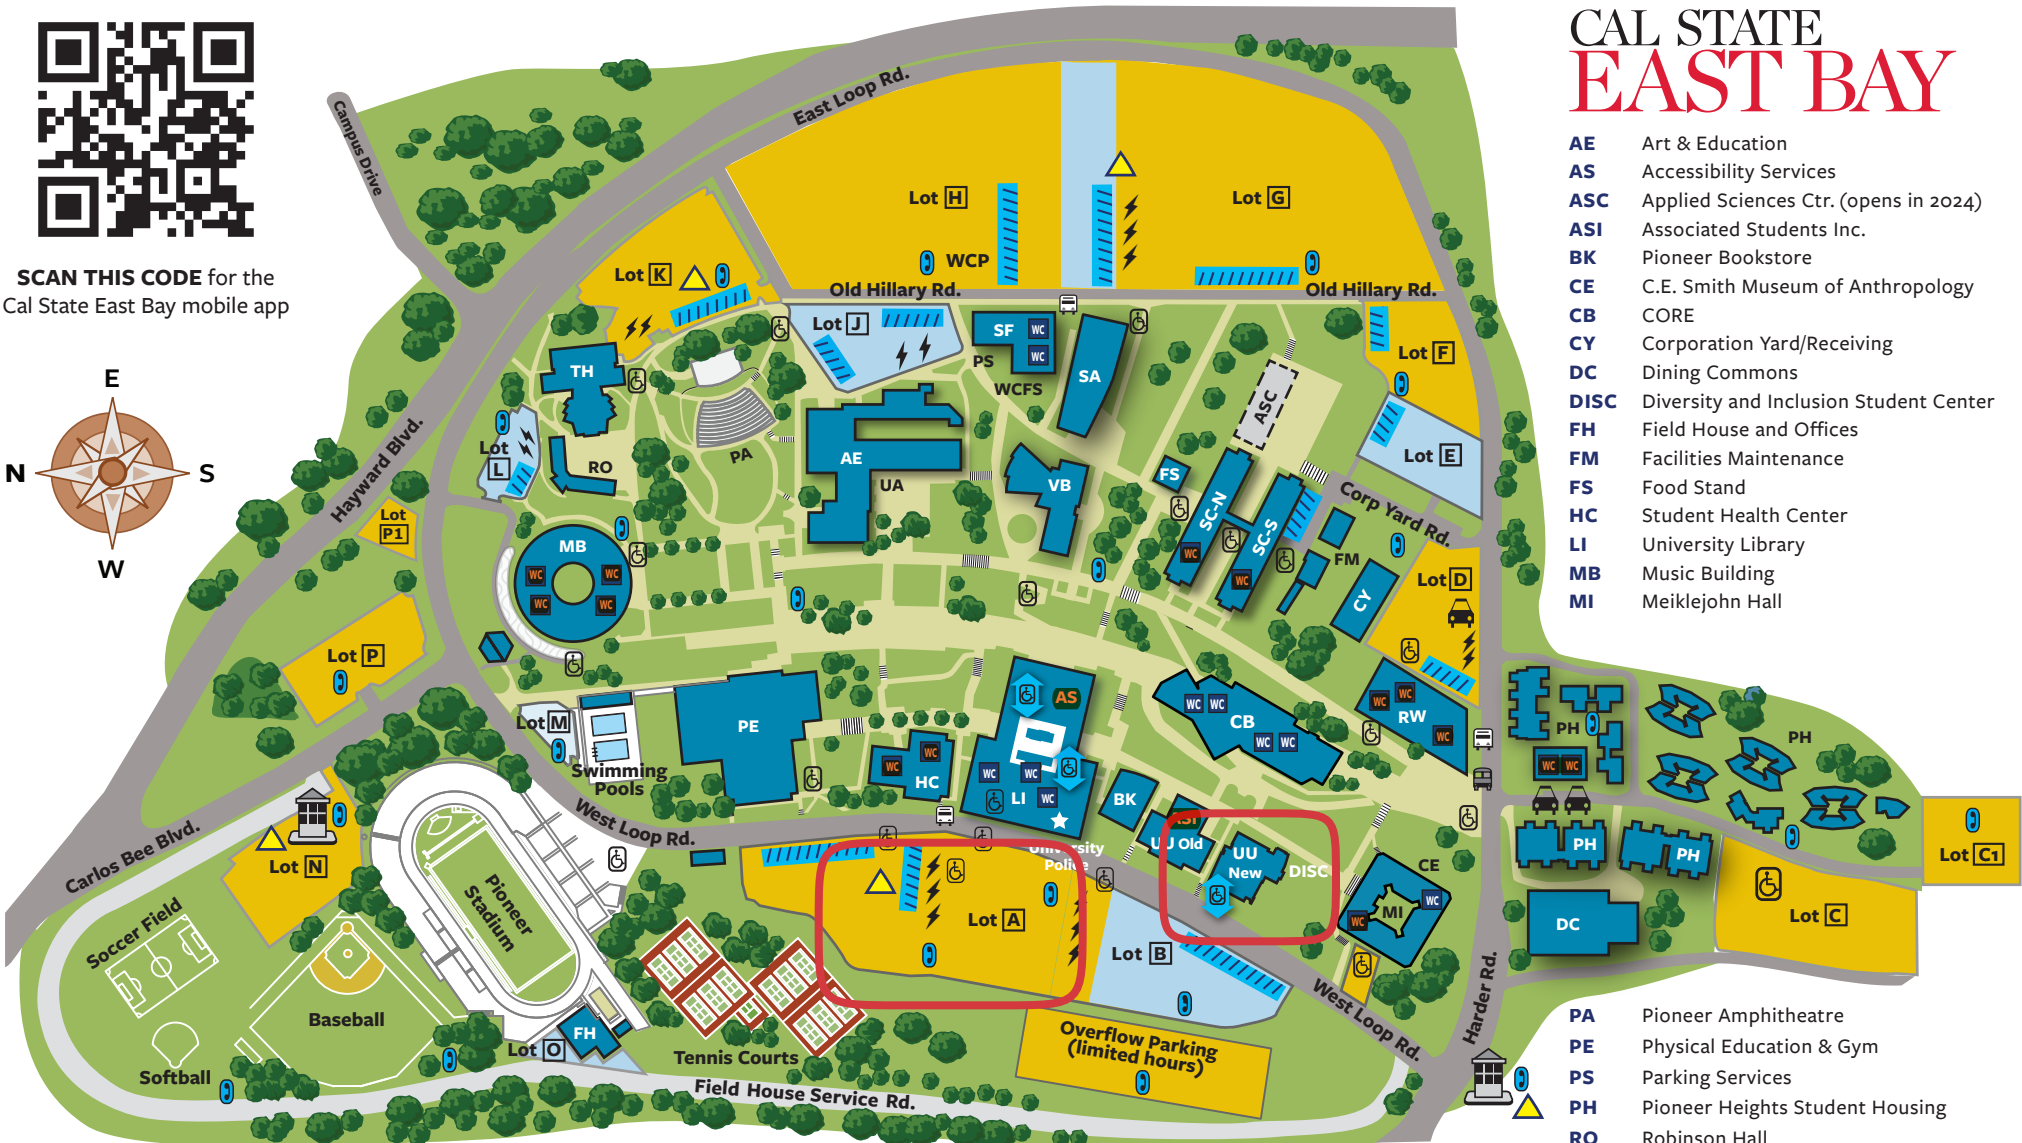

SCAN THIS CODE for the Cal State East Bay mobile app

# CAL STATE EAST BAY

- AE** Art & Education
- AS** Accessibility Services
- ASC** Applied Sciences Ctr. (opens in 2024)
- ASI** Associated Students Inc.
- BK** Pioneer Bookstore
- CE** C.E. Smith Museum of Anthropology
- CB** CORE
- CY** Corporation Yard/Receiving
- DC** Dining Commons
- DISC** Diversity and Inclusion Student Center
- FH** Field House and Offices
- FM** Facilities Maintenance
- FS** Food Stand
- HC** Student Health Center
- LI** University Library
- MB** Music Building
- MI** Meiklejohn Hall

-  **GENERAL PARKING**  
(Hangtag, Daily or Hourly Permit) Lots A, C, C1, D, F, G, H, K, N, P, P1, Overflow
-  **Accessible Parking**
-  **Information Kiosk**
-  **AC Transit Bus Stop (Rte. 60)**
-  **CSUEB Shuttle to BART**

-  **FACULTY/STAFF PARKING**  
Lots B, E, H, J, L, M, O  
Students & Visitors OK after 5 p.m. with permit
-  **Access for People with Disabilities**
-  **All Gender Restrooms**
-  **Accessible Elevator**